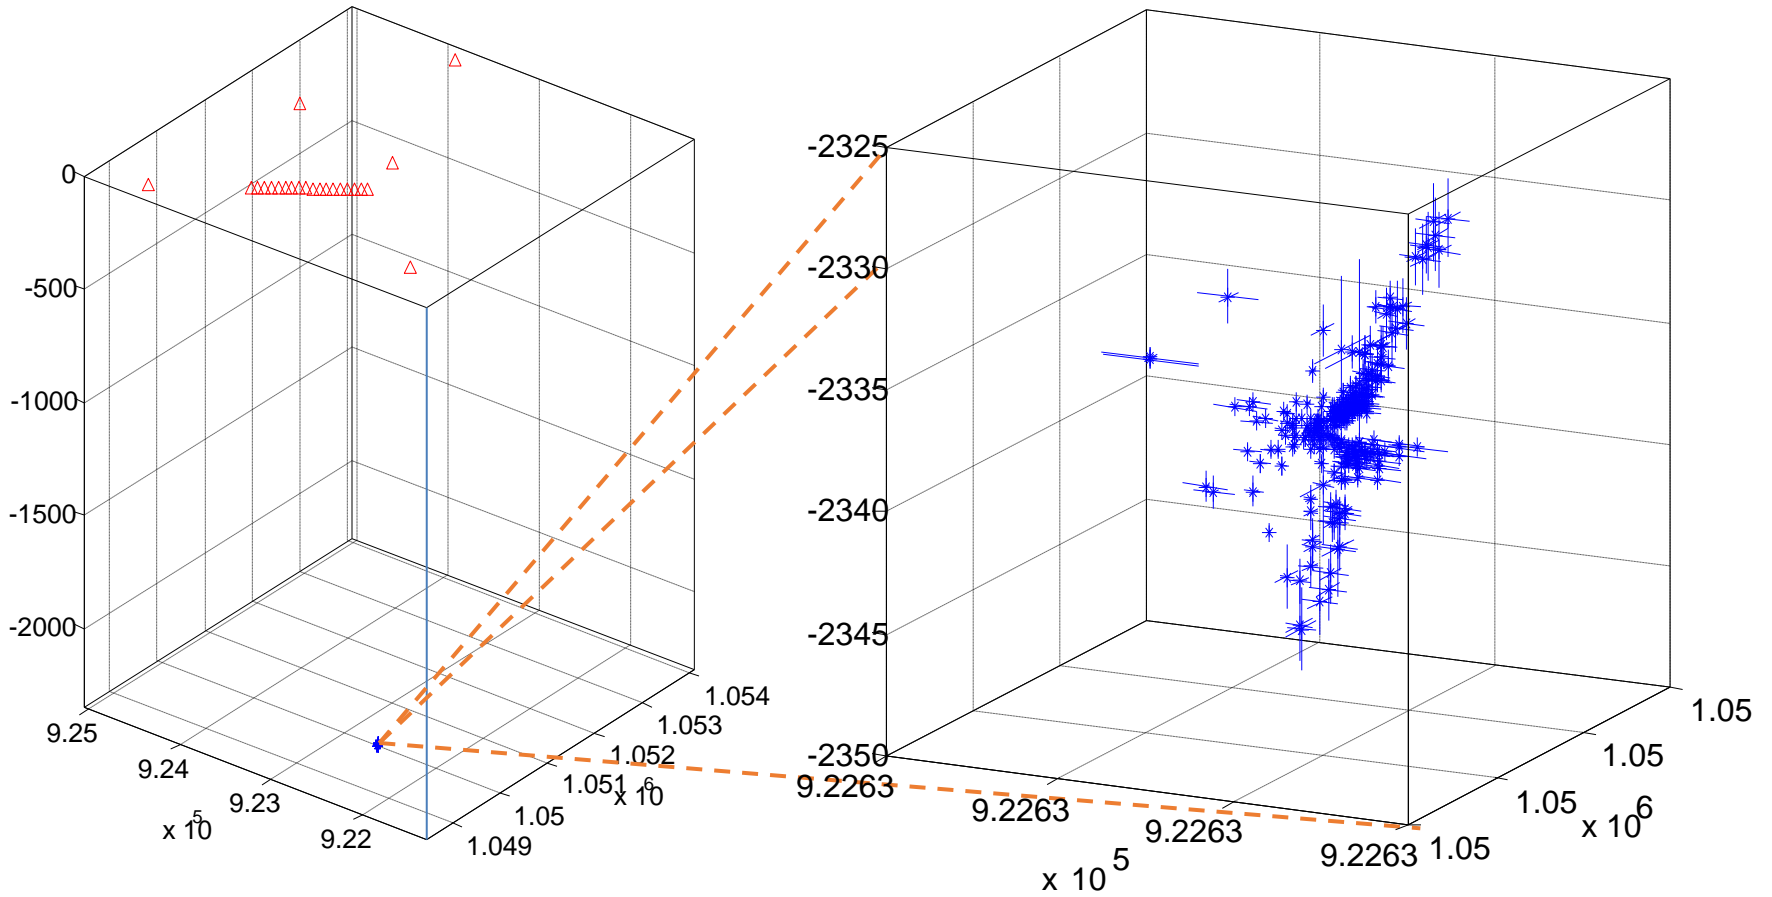

Hypocentral solutions

Approx. 830 events:
26 related to fracking, $-2.5 \leq M_c < -0.9$