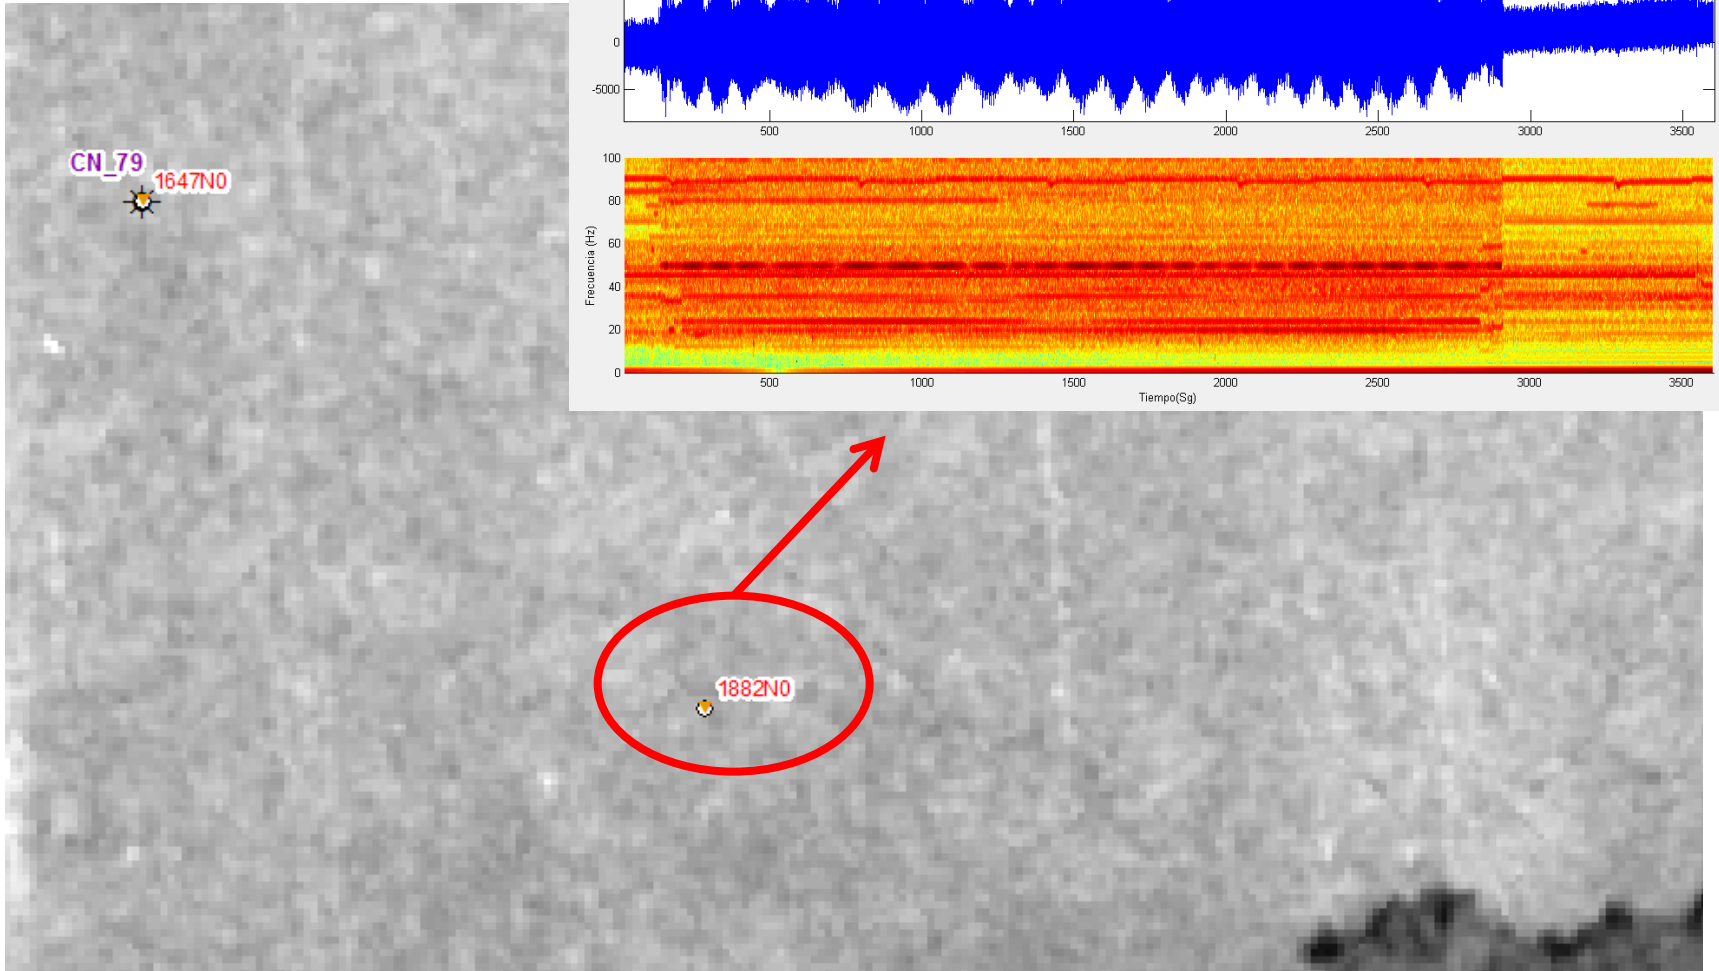

Hypocentral solutions

Approx. 830 events:
26 related to fracking, $-2.5 \leq M_c < -0.9$